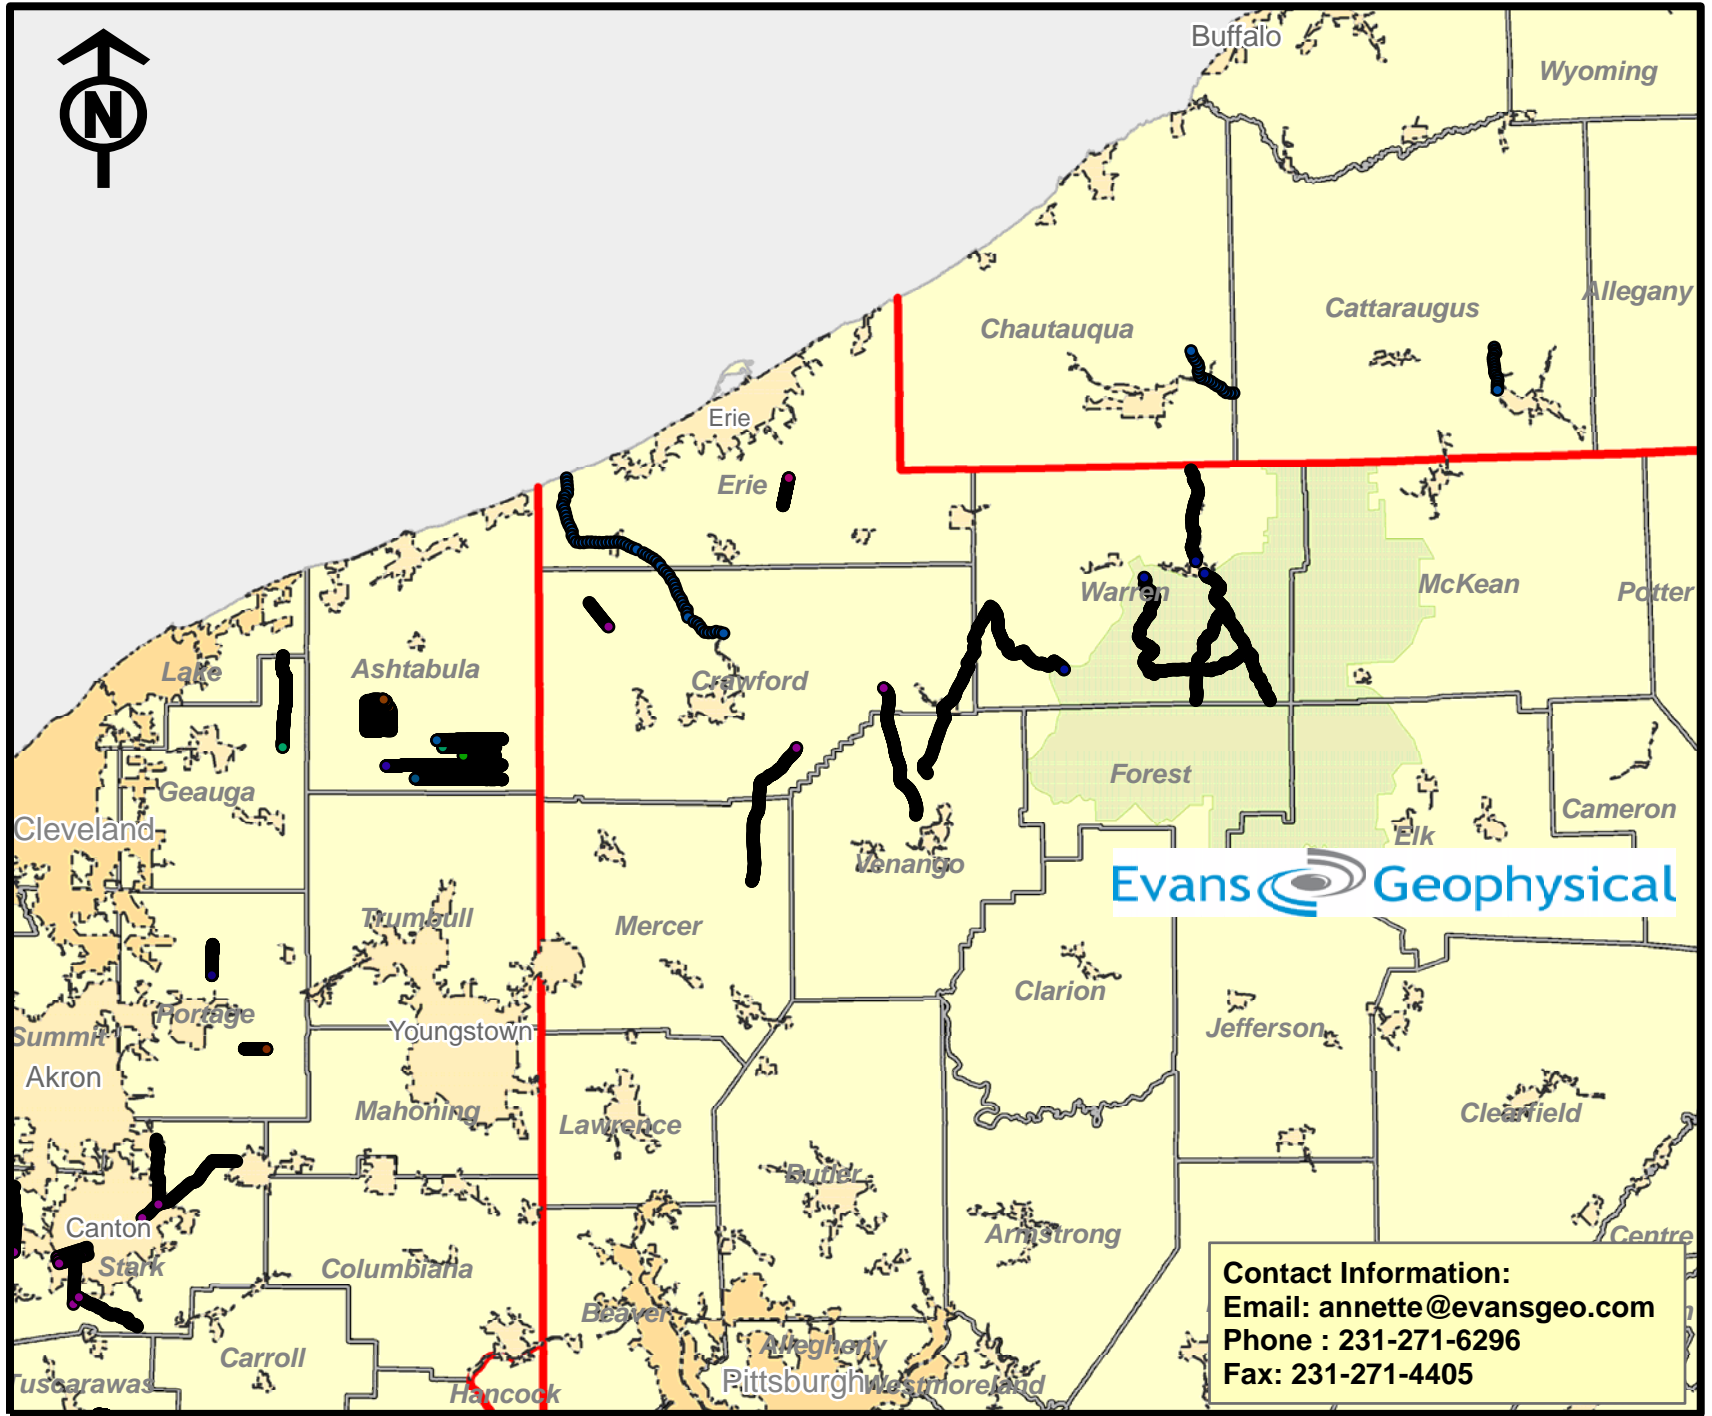

**Evans Geophysical Seismic Data Pool
Northern Pool**

Evans Geophysical

Contact Information:
Email: annette@evansgeo.com
Phone : 231-271-6296
Fax: 231-271-4405