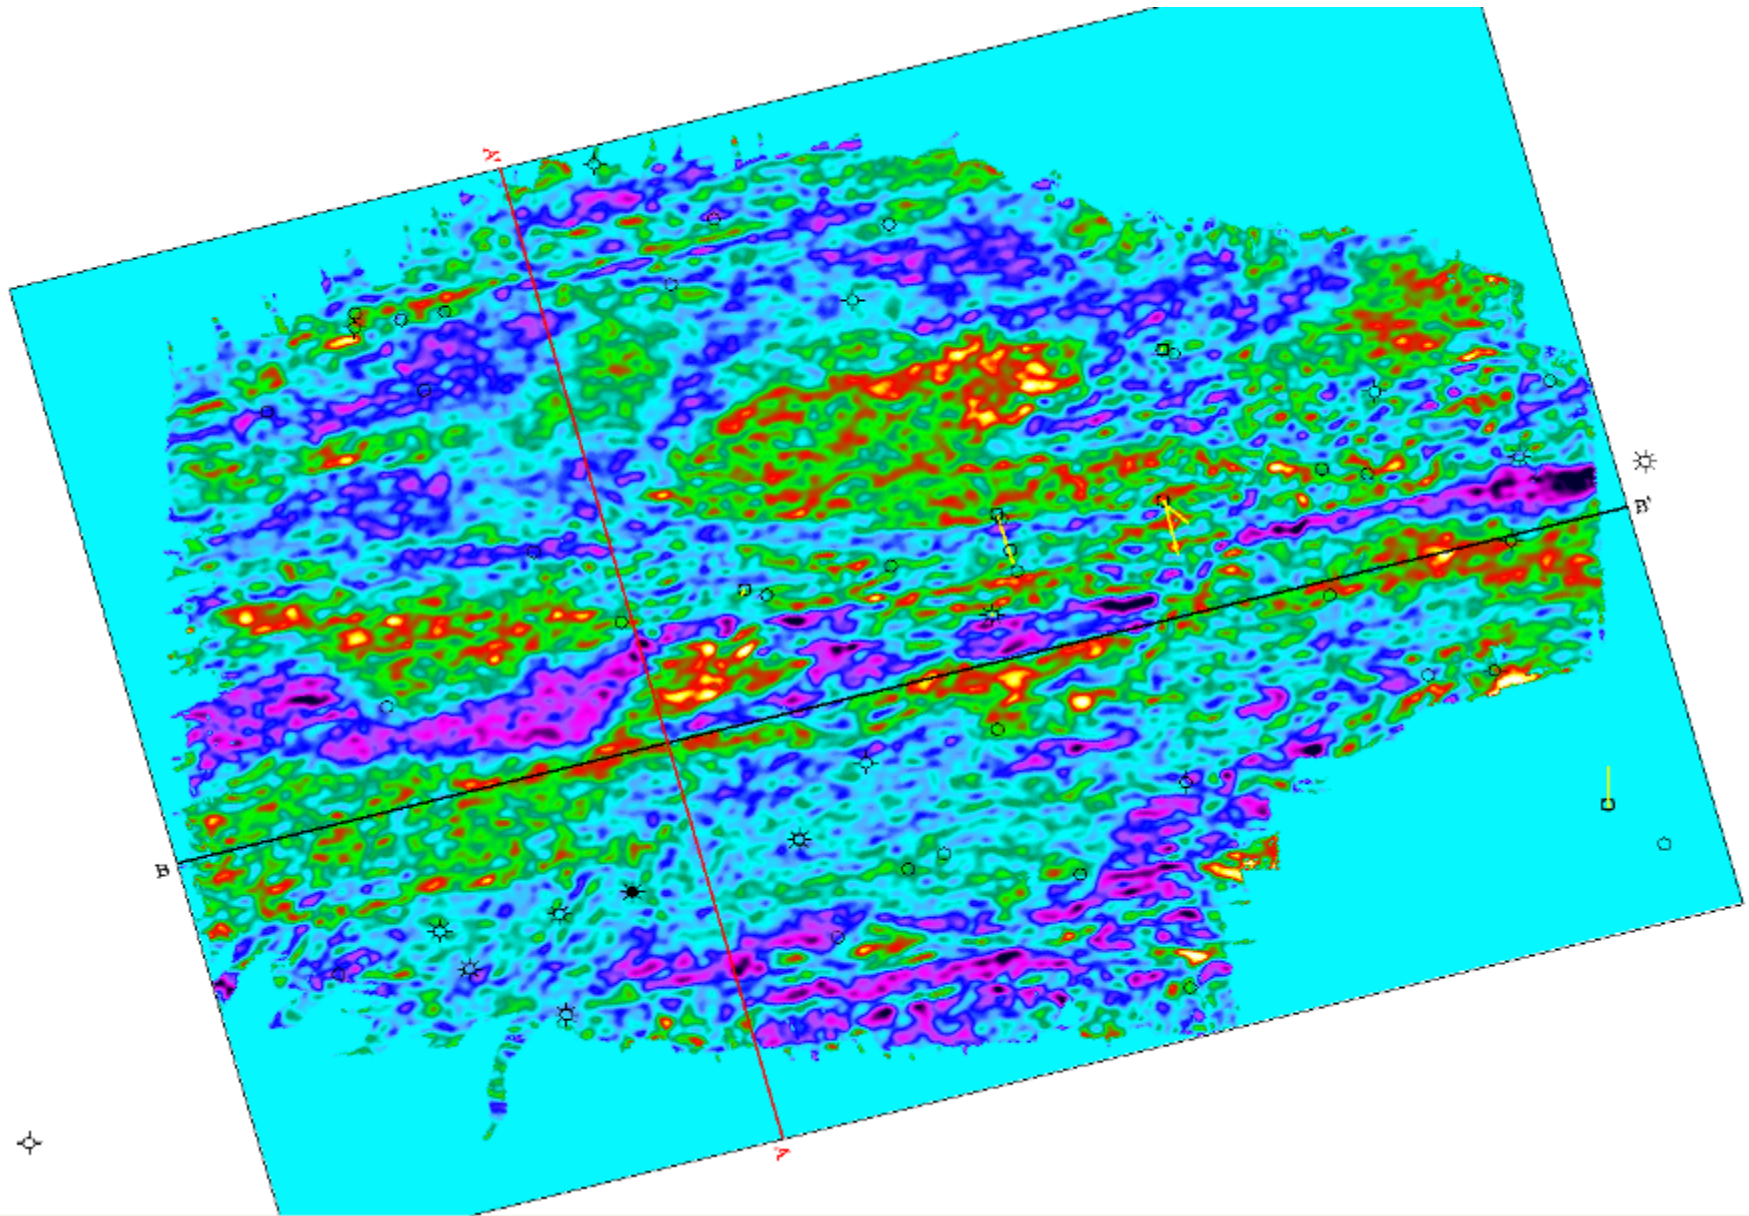

STONELICK 3D: LOCATION IN NORTHCENTRAL BRADFORD COUNTY, PA

STONELICK 3D: TIMESLICE AT 1060 MSEC

INLINE 179

1DT100F50NELICKQ3D2INVRAMP1AGC DamDominion-Stonelick2D_5015.5015fstk.SEGY

Dominion-Stonelick2D_5013.5013fstk.SEGY

CROSSLINE 179