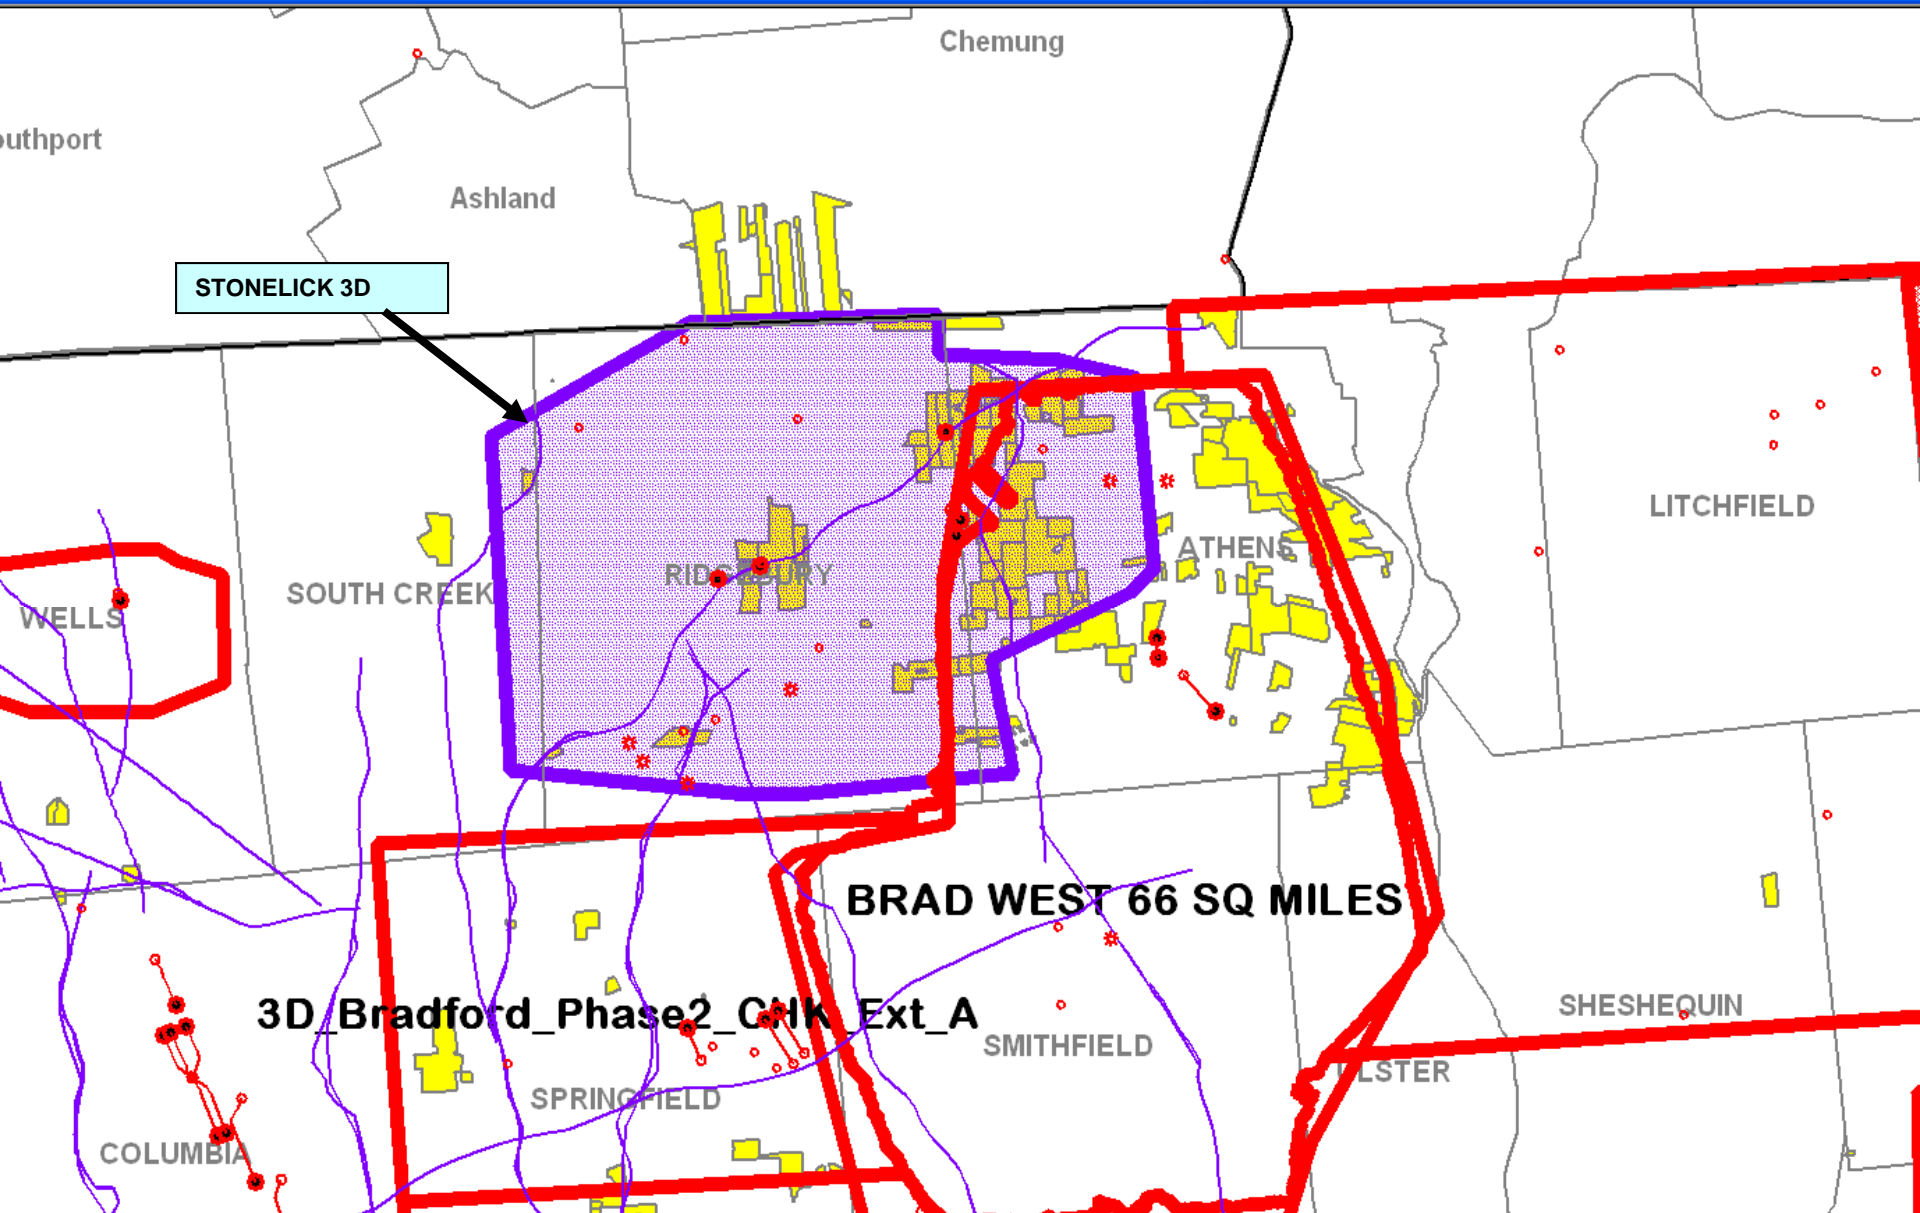

STONELICK 3D: LOCATION IN NORTHCENTRAL BRADFORD COUNTY, PA

STONELICK 3D: TIMESLICE AT 1060 MSEC

INLINE 179

1DT100F50NELICKQ3D2INVRAMP1AGC DamDominion-Stonelick2D_5015.5015fstk.SEGY

Dominion-Stonelick2D_5013.5013fstk.SEGY

CROSSLINE 179