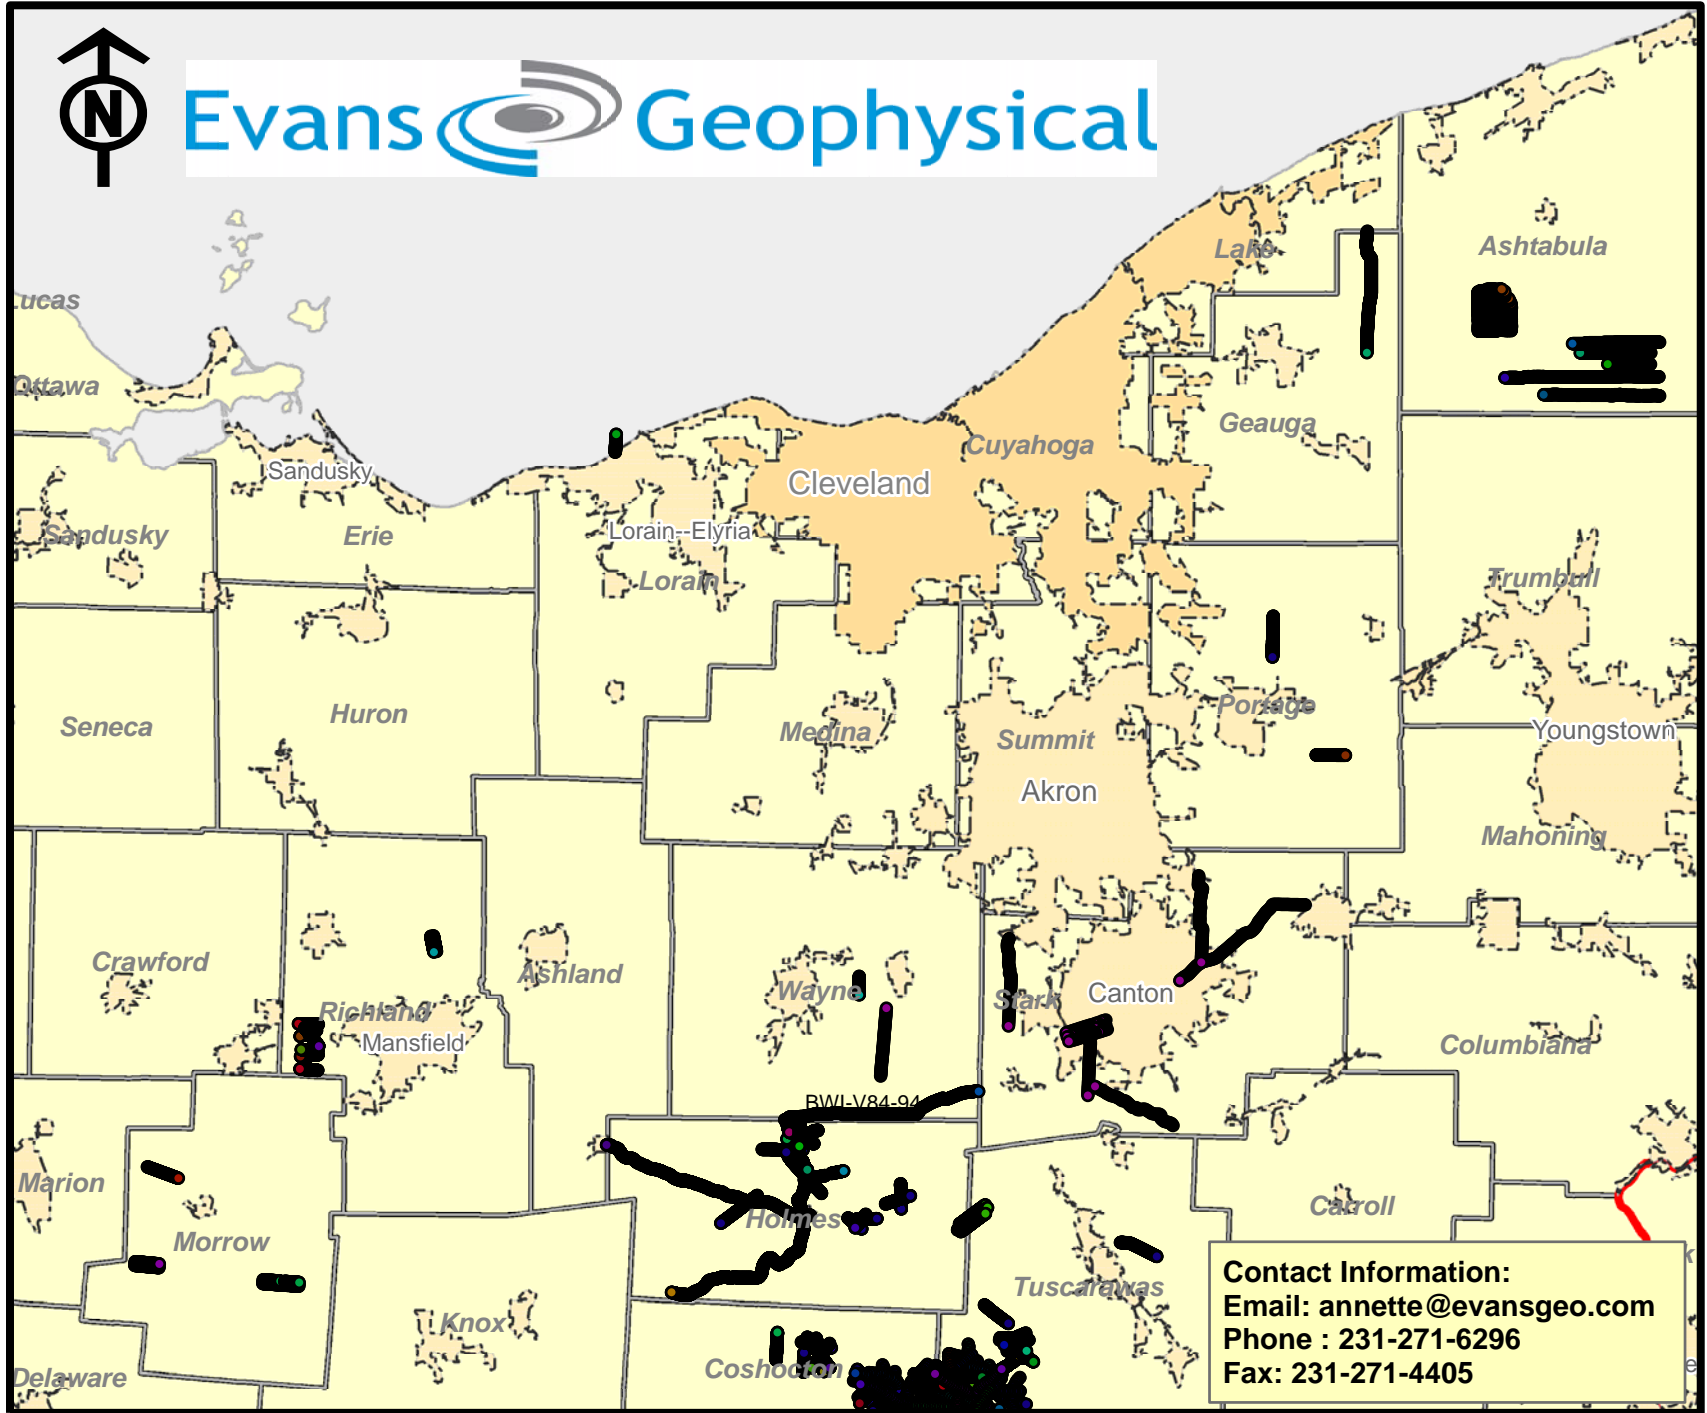

**Evans Geophysical Seismic Data Pool
Northern Pool**

Evans Geophysical

Contact Information:
Email: annette@evansgeo.com
Phone : 231-271-6296
Fax: 231-271-4405