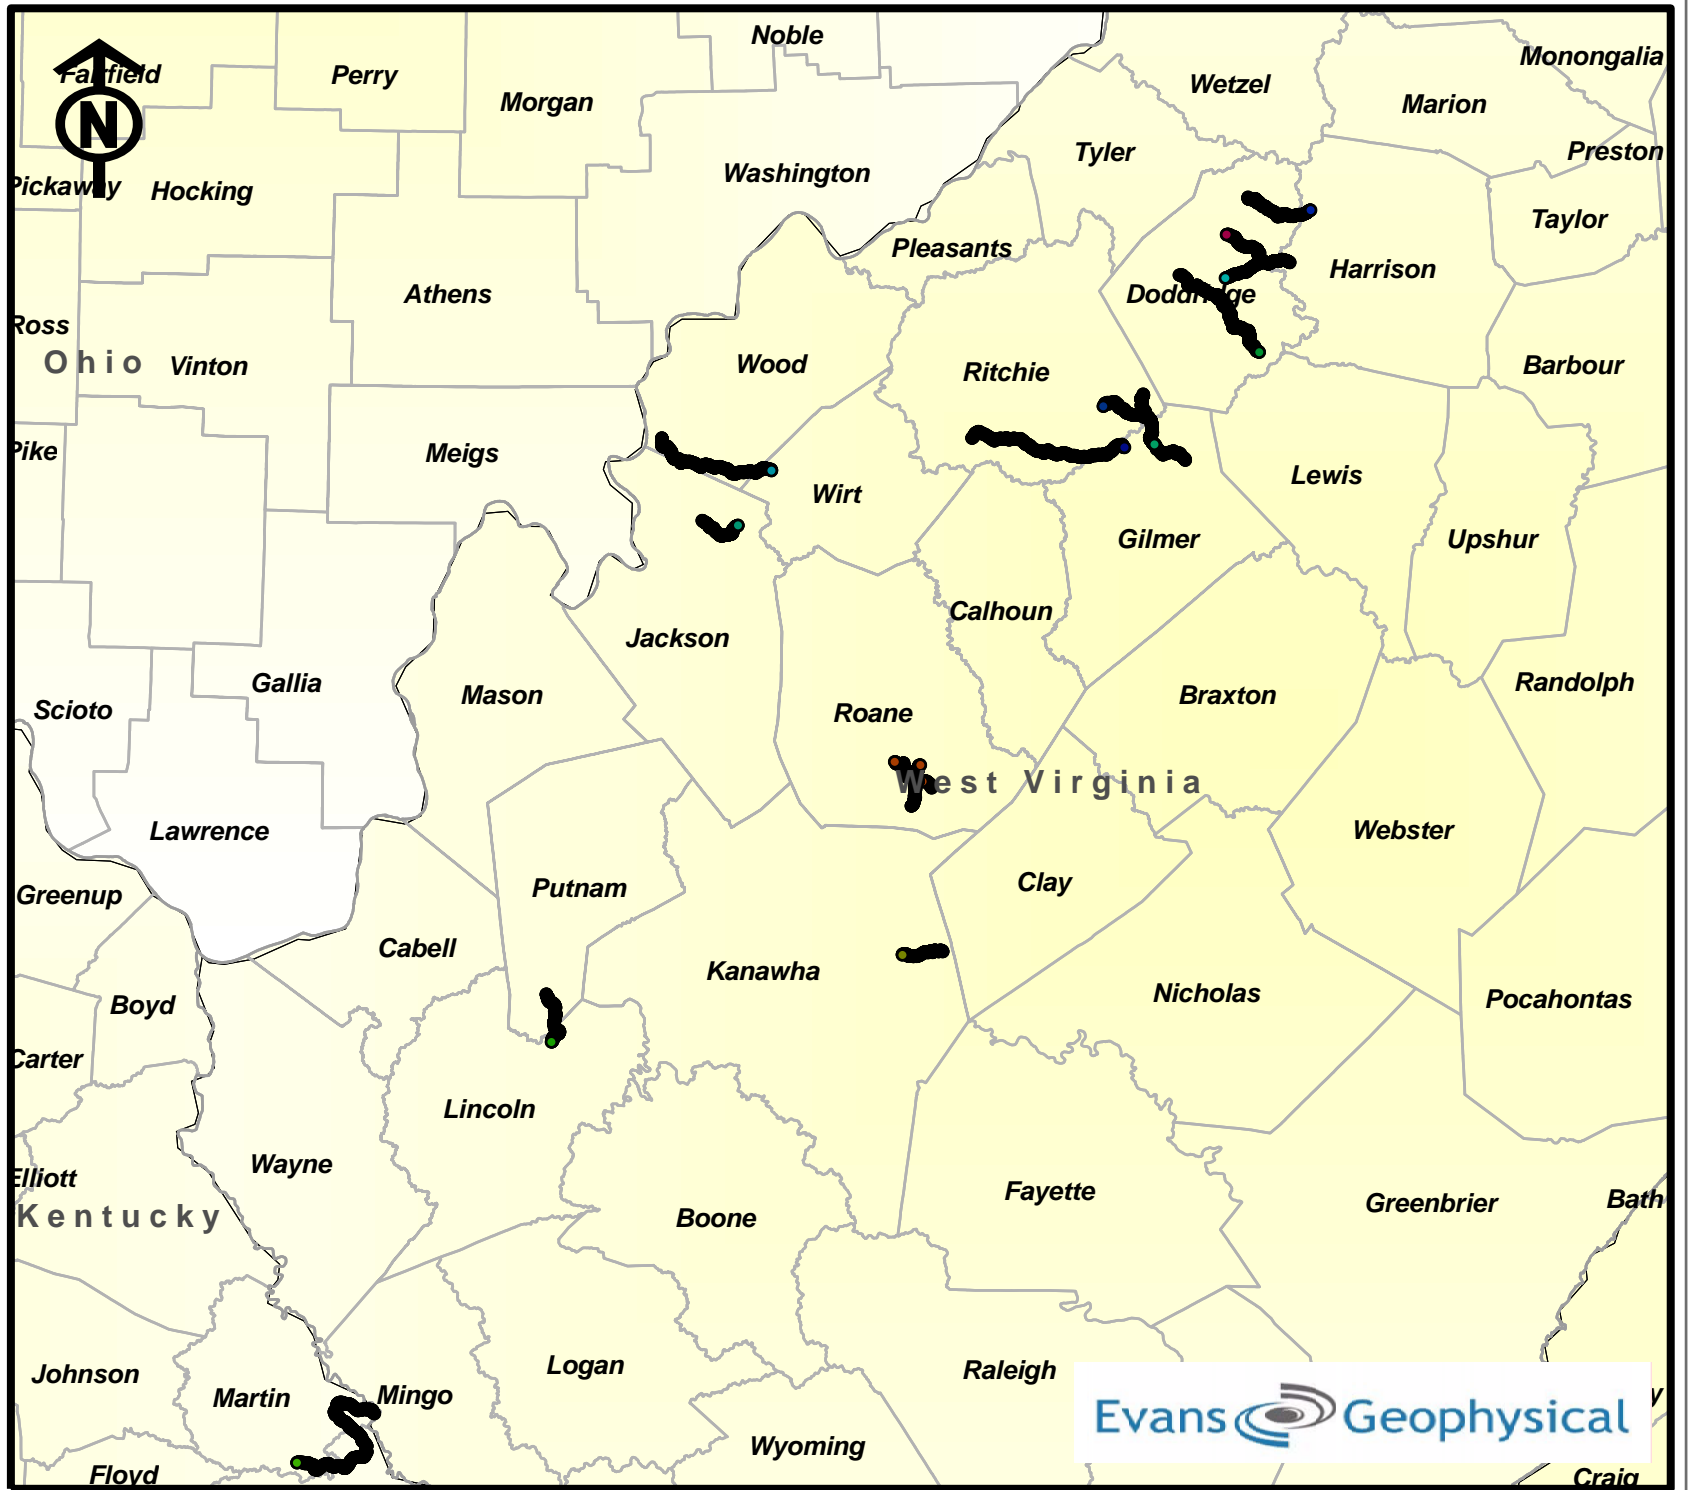

# NEW RELEASE West Virginia Data

Contact Information:  
annette@evansgeo.com  
231-271-6296  
231-271-4405 fax

Evans Geophysical